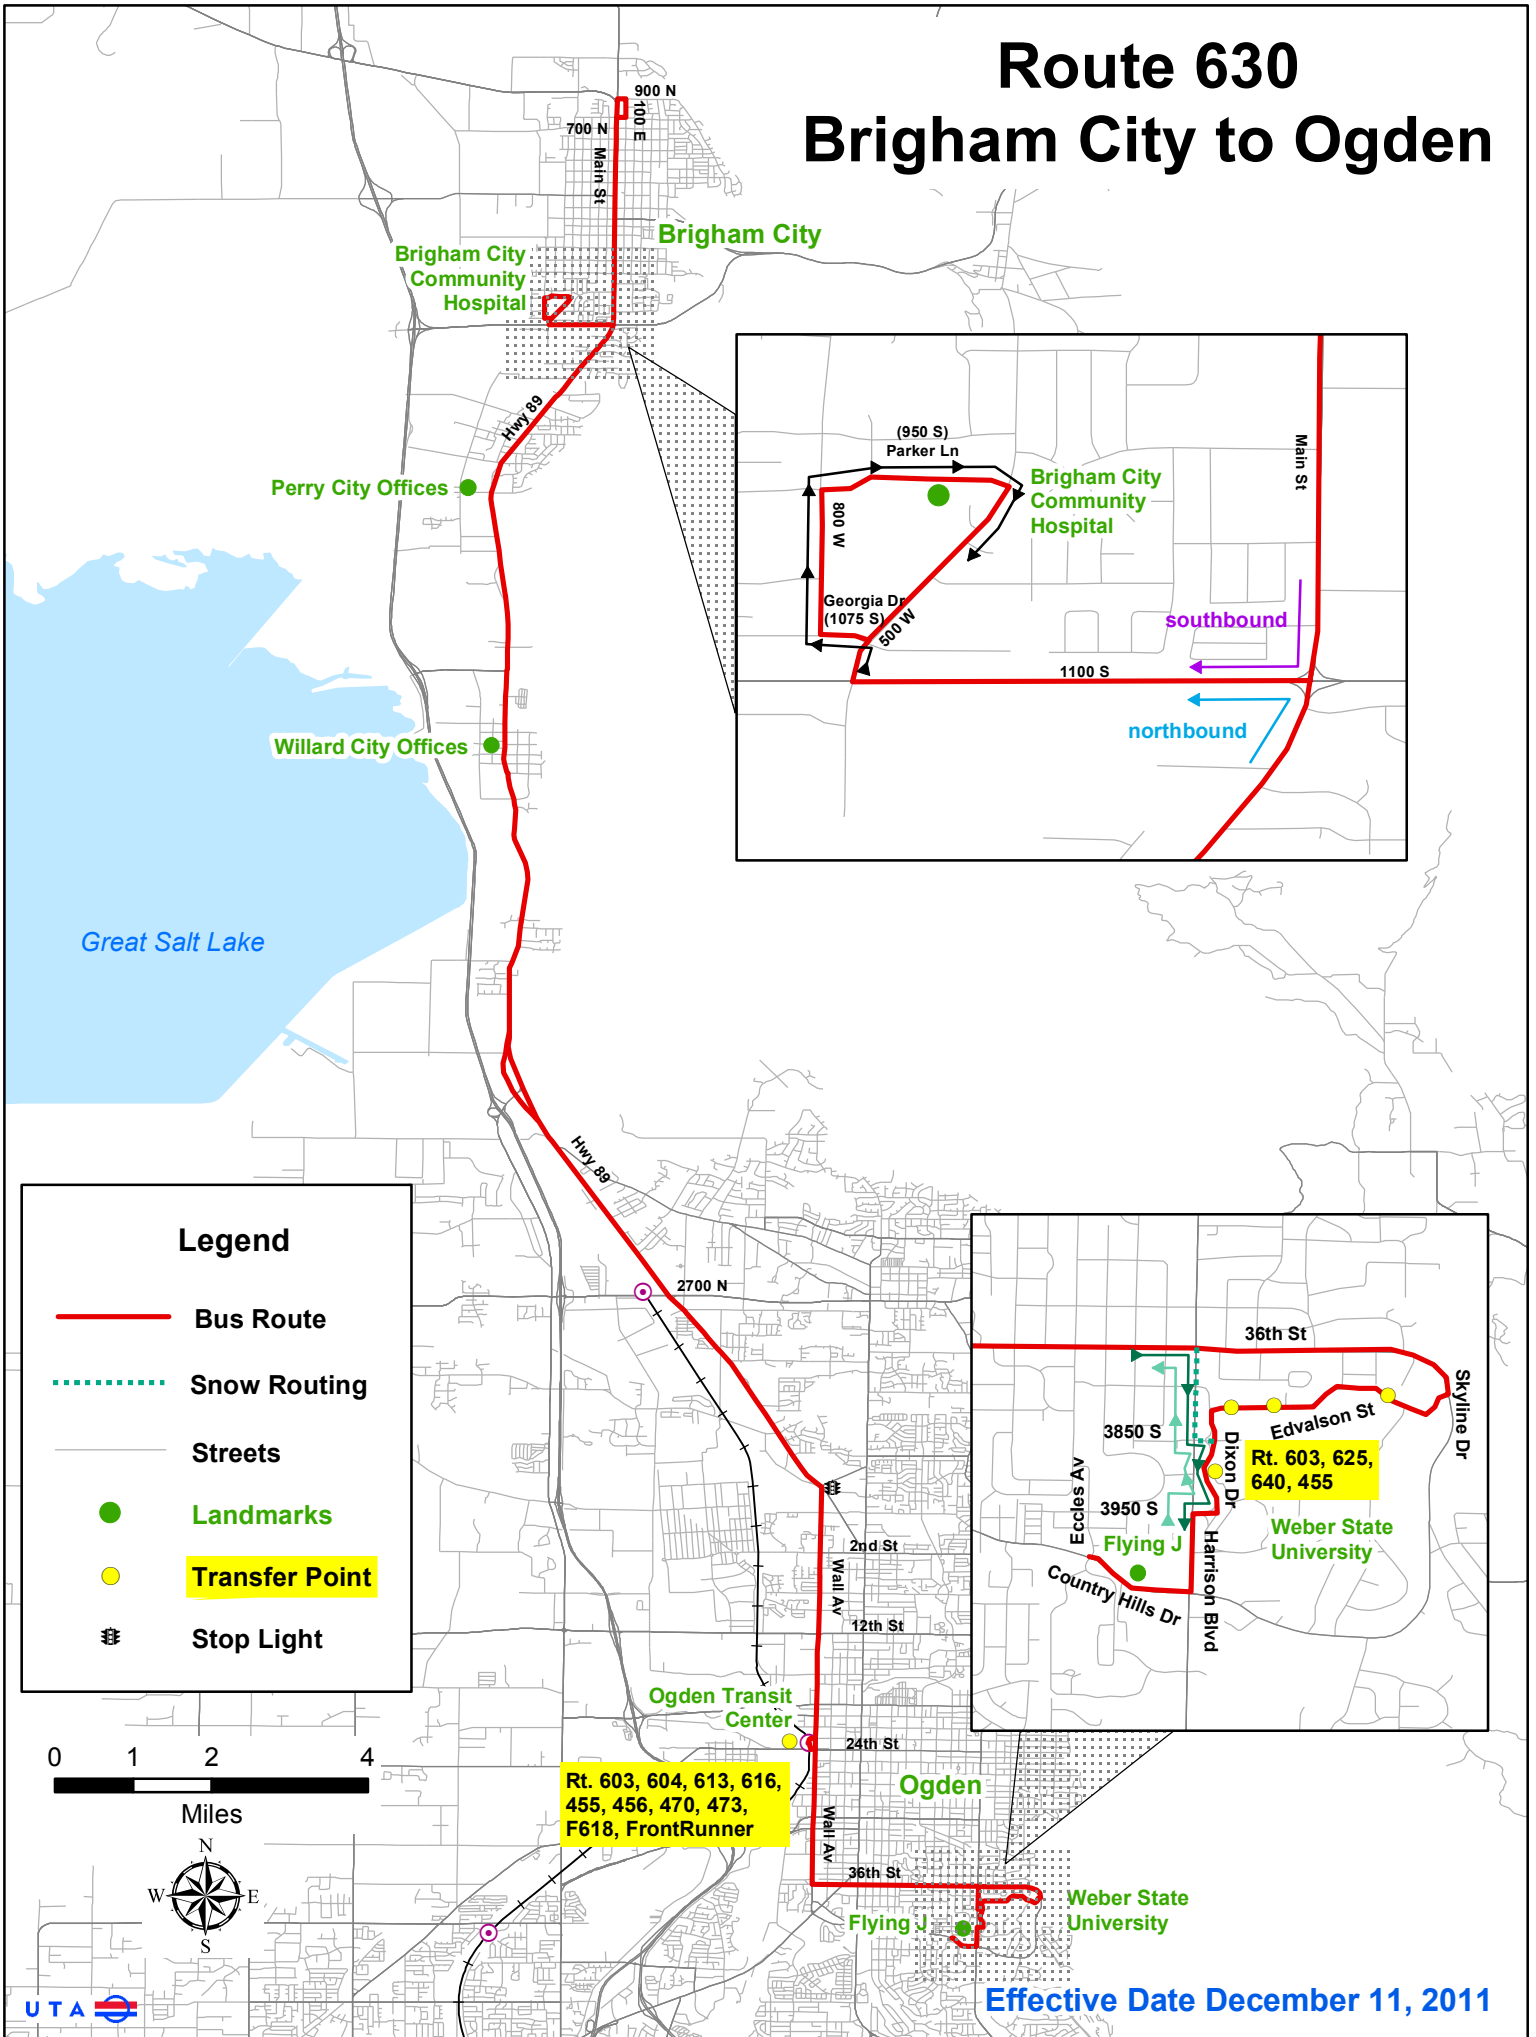

Route 630 Brigham City to Ogden

Legend

- Bus Route
- - - Snow Routing
- Streets
- Landmarks
- Transfer Point
- Stop Light

0 1 2 4
Miles

Rt. 603, 604, 613, 616,
455, 456, 470, 473,
F618, FrontRunner

Effective Date December 11, 2011